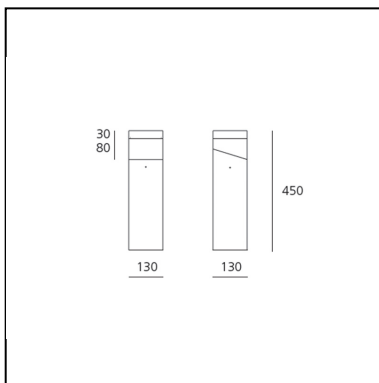

Tetragono Floor 45 - 3000K

Ernesto Gismondi

IP65  

LUMINAIRE

- Watt: **15W**
- Voltage: **220V-240V**
- Delivered lumens output: **481lm**
- CCT: **3000K**
- Efficiency: **34%**
- Efficacy: **32.07lm/W**
- CRI: **90**

DESCRIPTION

Consists of lamp and supporting pole. Lamp support in extruded EN-AW-6060 aluminium, subjected to chromate treatment and painted, height 900mm, with painted steel base flange, with holes for floor installation by means of log bolts or dowels. Lighting unit in die-cast EN-AB 47100 aluminium painted with 3-stage outdoor treatment: nanotechnologies, anti-oxidizing primer, polyester paint. Provided with metalized polycarbonate reflectors. UV resistant diffuser in shock resistant polycarbonate with bright finish. AISI 316 fixing screws and silicone gaskets. Provided with cable and IP67 connector for the connection to the mains suitable for 5-13.5mm diameter cables. IP Rating IP65. Insulation class I. Technical features in compliance with EN60598-1.

DIMENSIONS

- Length: **cm 13**
- Width: **cm 13**
- Height: **cm 45**
- Impact Resistance: **IK10**
- Glow Wire Test: **650°**

SOURCES INCLUDED

- Category: **Led**
- Number: **1**
- Watt: **15W**
- Delivered lumens output: **1375lm**
- Color temperature (K): **3000K**
- CRI: **80 typ**
- Color Tolerance: **2SDCM**
- Efficacy: **106lm/W**
- Service Life: **L70(6K)>36,300h**